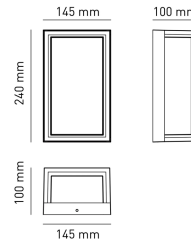

LEON 12
Wall mounted lantern
LEON12B

12 W - 1200lm - 3000-4000-5500K

DIMENSIONS	A	B	C
1	240	100	145

GENERAL INFORMATIONS	
Code	LEON12B
Ean	8031453028824
Family	LEON 12
Technology	LED
Variant	BIANCO
Body material	ALUMINUM
Diffuser / lens material	PC
Operating temperature (° C)	-20 - +40
Years warranty	2
(RAL) Colour	9016
Replaceable source	NO

LIGHTING DATA	
Light colour	CCT
CCT (K)	3000-4000-5500
Luminous flux (lm)	1200
Luminous Flux Module (lm)	1400
Beam (°)	120
Color rendering (CRI)	>80

TECHNICAL FEATURES	
Power (W)	12
Supply voltage (V) / Max (V)	220 / 240
Power frequency (Hz)	50/60
Insulation class	1
Dimmer compatibility	NO
Nominal life (h)	20000

PACKAGING	
Packaging	BOX
Pack	8 / 8
Gross weight (Kg)	9.2
Net weight (Kg)	1.13

LEON 12
Wall mounted lantern

LEON12B

12W - 1200lm - 3000-4000-5500K

- Aluminum body and polycarbonate diffuser wall lantern
- 12W built-in LED module
- Selectable CCT